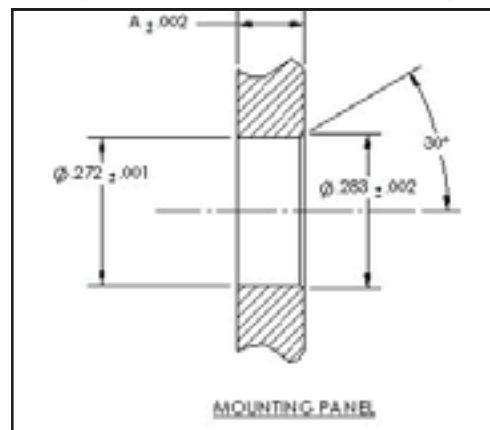

SMP FEMALE, SNAP IN FLOAT MOUNT, SEMI RIGID CABLE

Cable Type	Cristek Part Number	Dim A
SR .086	MA-SFCM-01-001	.093
SR .047	MA-SFCM-02-001	.093
SR .086	MA-SFCM-01-002	.125
SR .047	MA-SFCM-02-002	.125