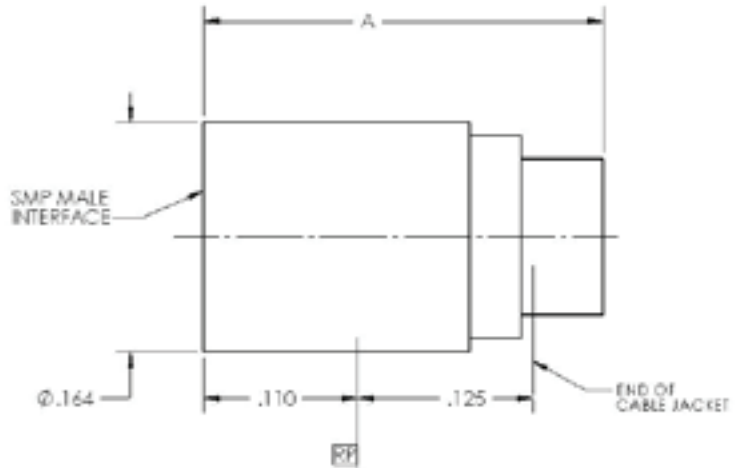

| Cable Type | Cristek Part Number | Dim A | Dim B |
|------------|---------------------|-------|-------|
| SR .086 | MA1-SFCR-003 | .265 | .210 |
| SR .047 | MA1-SFCR-004 | .230 | .192 |

SMP FEMALE, RIGHT ANGLE, SEMI-RIGID CABLE, 26 GHz

| Cable Type | Cristek Part Number | Dim A |
|------------|---------------------|-------|
| SR .086 | MA-SFCN-01-001 | .250 |
| SR .047 | MA-SFCN-02-001 | .285 |

SMP STRAIGHT SHROUD, SEMI-RIGID CABLE

| Cable Type | Cristek Part Number | Dim A |
|------------|---------------------|-------|
| SR .086 | MA1-SMCS-001 | .300 |
| SR .047 | MA1-SMCS-002 | .285 |