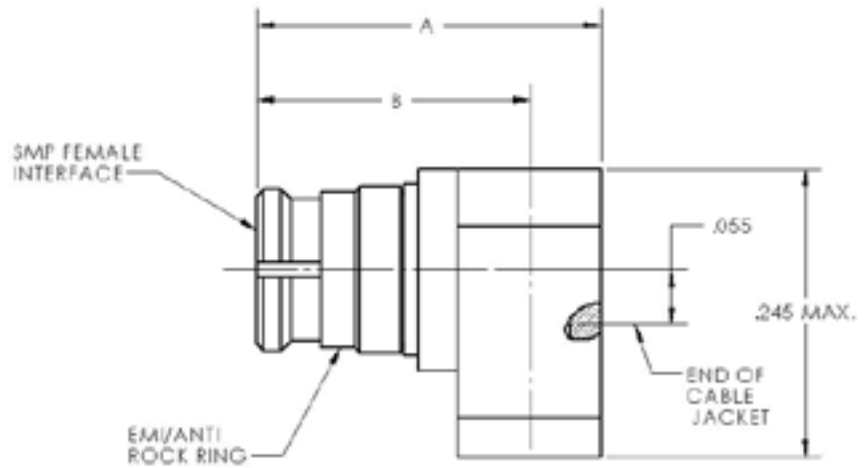

SMP FEMALE, STRAIGHT, SEMI-RIGID CABLE

| Cable Type | Cristek Part Number | Dim A | DIM B |
|------------|---------------------|-------|-------|
| SR .086 | MA1-SFCS-001 | .250 | .134 |
| SR .047 | MA1-SFCS-002 | .250 | .085 |

SMP FEMALE, RIGHT ANGLE, SEMI-RIGID CABLE

| Cable Type | Cristek Part Number |
|------------|---------------------|
| SR .086 | MA1-SFCR-01-001 |
| SR .047 | MA1-SFCR-02-001 |

SMP FEMALE, RIGHT ANGLE, SEMI-RIGID CABLE

| Cable Type | Cristek Part Number | Dim A | Dim B |
|------------|---------------------|-------|-------|
| SR .086 | MA1-SFCR-003 | .265 | .210 |
| SR .047 | MA1-SFCR-004 | .230 | .192 |

SMP FEMALE, RIGHT ANGLE, SEMI-RIGID CABLE, 26 GHz