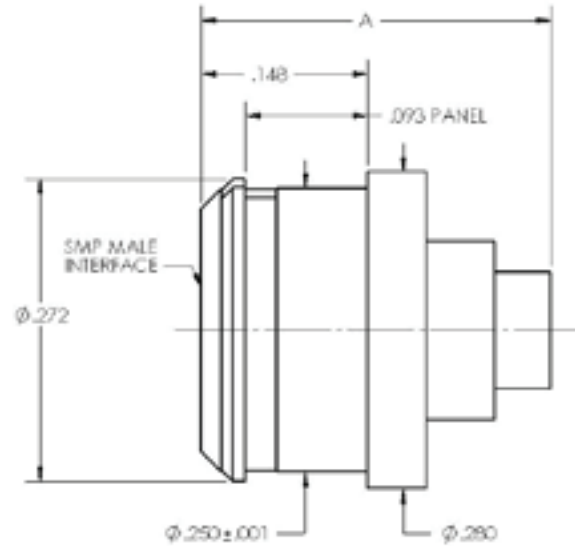

SMP FLANGE MOUNT SHROUDS, SEMI-RIGID CABLE, NON HERMETIC

SMP

| Cable Type | Cristek Part Number | Detent | Dim A | Dim B | Dim C | Dim D | Dim E |
|------------|---------------------|--------|-------|-------|-------|-------|-------|
| SR .086 | MA-SMCF-01-001-FD | FD | Ø.400 | .282 | .165 | Ø.073 | .135 |
| SR .086 | MA-SMCF-01-001-LD | LD | Ø.400 | .282 | .165 | Ø.073 | .135 |
| SR .086 | MA-SMCF-01-001-SB | SB | Ø.400 | .282 | .165 | Ø.073 | .135 |
| SR .047 | MA-SMCF-02-001-FD | FD | Ø.400 | .282 | .165 | Ø.073 | .095 |
| SR .047 | MA-SMCF-02-001-LD | LD | Ø.400 | .282 | .165 | Ø.073 | .095 |
| SR .047 | MA-SMCF-02-001-SB | SB | Ø.400 | .282 | .165 | Ø.073 | .095 |
| SR .086 | MA-SMCF-01-002-FD | FD | Ø.480 | .328 | .186 | Ø.098 | .135 |
| SR .086 | MA-SMCF-01-002-LD | LD | Ø.480 | .328 | .186 | Ø.098 | .135 |
| SR .086 | MA-SMCF-01-002-SB | SB | Ø.480 | .328 | .186 | Ø.098 | .135 |
| SR .047 | MA-SMCF-02-002-FD | FD | Ø.480 | .328 | .186 | Ø.098 | .095 |
| SR .047 | MA-SMCF-02-002-LD | LD | Ø.480 | .328 | .186 | Ø.098 | .095 |
| SR .047 | MA-SMCF-02-002-SB | SB | Ø.480 | .328 | .186 | Ø.098 | .095 |
| SR .086 | MA-SMCF-01-003-FD | FD | Ø.625 | .481 | .223 | Ø.102 | .135 |
| SR .086 | MA-SMCF-01-003-LD | LD | Ø.625 | .481 | .223 | Ø.102 | .135 |
| SR .086 | MA-SMCF-01-003-SB | SB | Ø.625 | .481 | .223 | Ø.102 | .135 |
| SR .047 | MA-SMCF-02-003-FD | FD | Ø.625 | .481 | .223 | Ø.102 | .095 |
| SR .047 | MA-SMCF-02-003-LD | LD | Ø.625 | .481 | .223 | Ø.102 | .095 |
| SR .047 | MA-SMCF-02-003-SB | SB | Ø.625 | .481 | .223 | Ø.102 | .095 |

SMP SNAP IN SHROUD, PANEL MOUNT, SEMI-RIGID CABLE

| Cable Type | Cristek Part Number | Detent | Dim A |
|------------|---------------------|--------|-------|
| SR .086 | MA-SMCJ 01-001-FD | FD | .350 |
| SR .047 | MA-SMCJ-02-001-FD | FD | .310 |
| SR .086 | MA-SMCJ 01-001-LD | LD | .350 |
| SR .047 | MA-SMCJ-02-001-LD | LD | .310 |
| SR .086 | MA-SMCJ 01-001-SB | SB | .350 |
| SR .047 | MA-SMCJ-02-001-SB | SB | .310 |