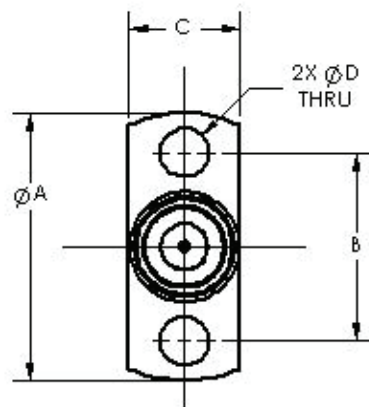

SMP FEMALE, SNAP IN FLOAT MOUNT, SEMI RIGID CABLE

| Cable Type | Cristek Part Number | Dim A |
|------------|---------------------|-------|
| SR .086 | MA-SFCM-01-001 | .093 |
| SR .047 | MA-SFCM-02-001 | .093 |
| SR .086 | MA-SFCM-01-002 | .125 |
| SR .047 | MA-SFCM-02-002 | .125 |

SMP FLANGE MOUNT SHROUDS, SEMI-RIGID CABLE, NON HERMETIC

SMP

| Cable Type | Cristek Part Number | Detent | Dim A | Dim B | Dim C | Dim D | Dim E |
|------------|---------------------|--------|-------|-------|-------|-------|-------|
| SR .086 | MA-SMCF-01-001-FD | FD | Ø.400 | .282 | .165 | Ø.073 | .135 |
| SR .086 | MA-SMCF-01-001-LD | LD | Ø.400 | .282 | .165 | Ø.073 | .135 |
| SR .086 | MA-SMCF-01-001-SB | SB | Ø.400 | .282 | .165 | Ø.073 | .135 |
| SR .047 | MA-SMCF-02-001-FD | FD | Ø.400 | .282 | .165 | Ø.073 | .095 |
| SR .047 | MA-SMCF-02-001-LD | LD | Ø.400 | .282 | .165 | Ø.073 | .095 |
| SR .047 | MA-SMCF-02-001-SB | SB | Ø.400 | .282 | .165 | Ø.073 | .095 |
| SR .086 | MA-SMCF-01-002-FD | FD | Ø.480 | .328 | .186 | Ø.098 | .135 |
| SR .086 | MA-SMCF-01-002-LD | LD | Ø.480 | .328 | .186 | Ø.098 | .135 |
| SR .086 | MA-SMCF-01-002-SB | SB | Ø.480 | .328 | .186 | Ø.098 | .135 |
| SR .047 | MA-SMCF-02-002-FD | FD | Ø.480 | .328 | .186 | Ø.098 | .095 |
| SR .047 | MA-SMCF-02-002-LD | LD | Ø.480 | .328 | .186 | Ø.098 | .095 |
| SR .047 | MA-SMCF-02-002-SB | SB | Ø.480 | .328 | .186 | Ø.098 | .095 |
| SR .086 | MA-SMCF-01-003-FD | FD | Ø.625 | .481 | .223 | Ø.102 | .135 |
| SR .086 | MA-SMCF-01-003-LD | LD | Ø.625 | .481 | .223 | Ø.102 | .135 |
| SR .086 | MA-SMCF-01-003-SB | SB | Ø.625 | .481 | .223 | Ø.102 | .135 |
| SR .047 | MA-SMCF-02-003-FD | FD | Ø.625 | .481 | .223 | Ø.102 | .095 |
| SR .047 | MA-SMCF-02-003-LD | LD | Ø.625 | .481 | .223 | Ø.102 | .095 |
| SR .047 | MA-SMCF-02-003-SB | SB | Ø.625 | .481 | .223 | Ø.102 | .095 |