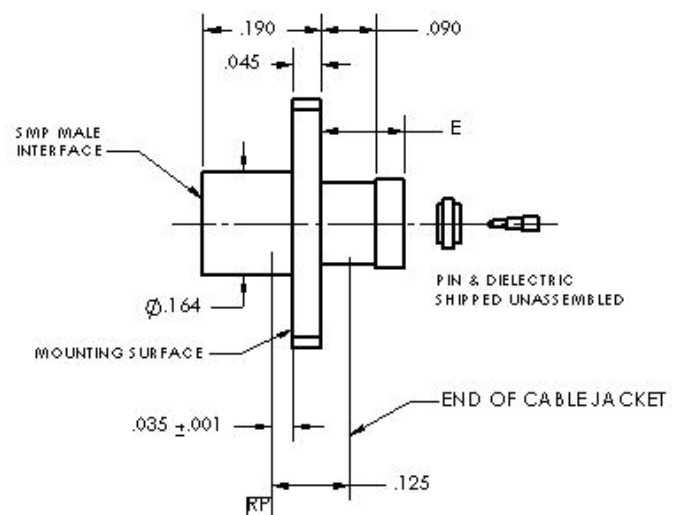

SMP FEMALE, SNAP IN FLOAT MOUNT, SEMI RIGID CABLE

| Cable Type | Cristek Part Number | Dim A |
|------------|---------------------|-------|
| SR .086 | MA-SFCM-01-001 | .093 |
| SR .047 | MA-SFCM-02-001 | .093 |
| SR .086 | MA-SFCM-01-002 | .125 |
| SR .047 | MA-SFCM-02-002 | .125 |

SMP FLANGE MOUNT SHROUDS, SEMI-RIGID CABLE, NON HERMETIC

SMP

| Cable Type | Cristek Part Number | Detent | Dim A | Dim B | Dim C | Dim D | Dim E |
|------------|---------------------|--------|-------|-------|-------|-------|-------|
| SR .086 | MA-SMCF-01-001-FD | FD | Ø.400 | .282 | .165 | Ø.073 | .135 |
| SR .086 | MA-SMCF-01-001-LD | LD | Ø.400 | .282 | .165 | Ø.073 | .135 |
| SR .086 | MA-SMCF-01-001-SB | SB | Ø.400 | .282 | .165 | Ø.073 | .135 |
| SR .047 | MA-SMCF-02-001-FD | FD | Ø.400 | .282 | .165 | Ø.073 | .095 |
| SR .047 | MA-SMCF-02-001-LD | LD | Ø.400 | .282 | .165 | Ø.073 | .095 |
| SR .047 | MA-SMCF-02-001-SB | SB | Ø.400 | .282 | .165 | Ø.073 | .095 |
| SR .086 | MA-SMCF-01-002-FD | FD | Ø.480 | .328 | .186 | Ø.098 | .135 |
| SR .086 | MA-SMCF-01-002-LD | LD | Ø.480 | .328 | .186 | Ø.098 | .135 |
| SR .086 | MA-SMCF-01-002-SB | SB | Ø.480 | .328 | .186 | Ø.098 | .135 |
| SR .047 | MA-SMCF-02-002-FD | FD | Ø.480 | .328 | .186 | Ø.098 | .095 |
| SR .047 | MA-SMCF-02-002-LD | LD | Ø.480 | .328 | .186 | Ø.098 | .095 |
| SR .047 | MA-SMCF-02-002-SB | SB | Ø.480 | .328 | .186 | Ø.098 | .095 |
| SR .086 | MA-SMCF-01-003-FD | FD | Ø.625 | .481 | .223 | Ø.102 | .135 |
| SR .086 | MA-SMCF-01-003-LD | LD | Ø.625 | .481 | .223 | Ø.102 | .135 |
| SR .086 | MA-SMCF-01-003-SB | SB | Ø.625 | .481 | .223 | Ø.102 | .135 |
| SR .047 | MA-SMCF-02-003-FD | FD | Ø.625 | .481 | .223 | Ø.102 | .095 |
| SR .047 | MA-SMCF-02-003-LD | LD | Ø.625 | .481 | .223 | Ø.102 | .095 |
| SR .047 | MA-SMCF-02-003-SB | SB | Ø.625 | .481 | .223 | Ø.102 | .095 |