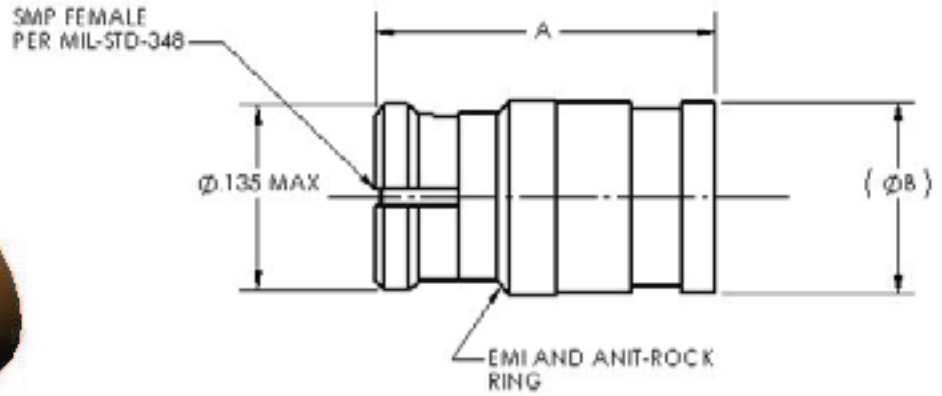

SMP FEMALE, STRAIGHT, SEMI-RIGID CABLE

| Cable Type | Cristek Part Number | Dim A | DIM B |
|------------|---------------------|-------|-------|
| SR .086 | MA1-SFCS-001 | .250 | .134 |
| SR .047 | MA1-SFCS-002 | .250 | .085 |

SMP FEMALE, RIGHT ANGLE, SEMI-RIGID CABLE

| Cable Type | Cristek Part Number |
|------------|---------------------|
| SR .086 | MA1-SFCR-01-001 |
| SR .047 | MA1-SFCR-02-001 |

SMP FEMALE, RIGHT ANGLE, SEMI-RIGID CABLE