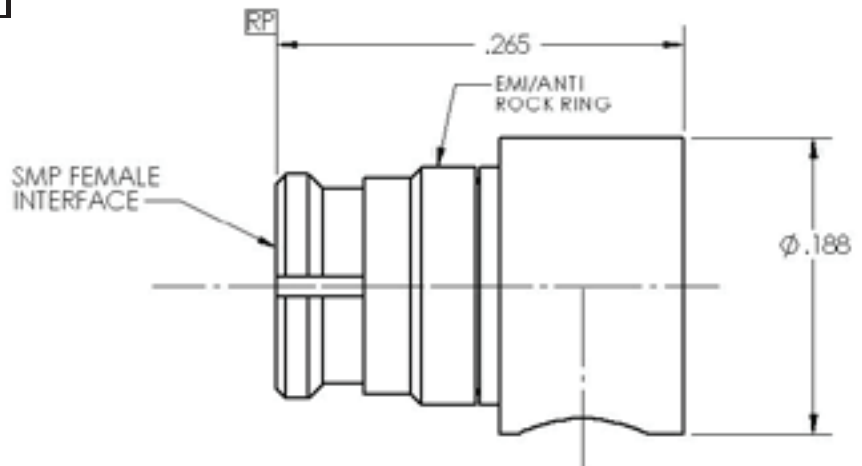

SMP FEMALE, STRAIGHT, SEMI-RIGID CABLE

| Cable Type | Cristek Part Number | Dim A | DIM B |
|------------|---------------------|-------|-------|
| SR .086 | MA1-SFCS-001 | .250 | .134 |
| SR .047 | MA1-SFCS-002 | .250 | .085 |

SMP FEMALE, RIGHT ANGLE, SEMI-RIGID CABLE

| Cable Type | Cristek Part Number |
|------------|---------------------|
| SR .086 | MA1-SFCR-01-001 |
| SR .047 | MA1-SFCR-02-001 |

SMP FEMALE, RIGHT ANGLE, SEMI-RIGID CABLE

| Cable Type | Cristek Part Number | Dim A | Dim B |
|------------|---------------------|-------|-------|
| SR .086 | MA1-SFCR-003 | .265 | .210 |
| SR .047 | MA1-SFCR-004 | .230 | .192 |

SMP FEMALE, RIGHT ANGLE, SEMI-RIGID CABLE, 26 GHz