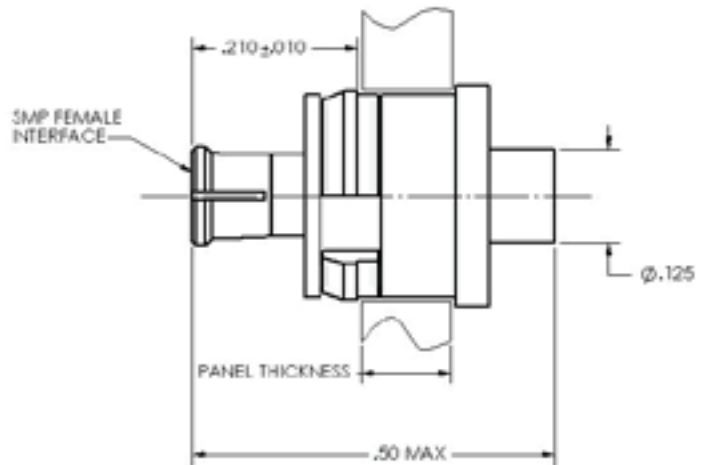

SMP FEMALE, SNAP IN FLOAT MOUNT, SEMI RIGID CABLE

Cable Type	Cristek Part Number	Dim A
SR .086	MA-SFCM-01-001	.093
SR .047	MA-SFCM-02-001	.093
SR .086	MA-SFCM-01-002	.125
SR .047	MA-SFCM-02-002	.125