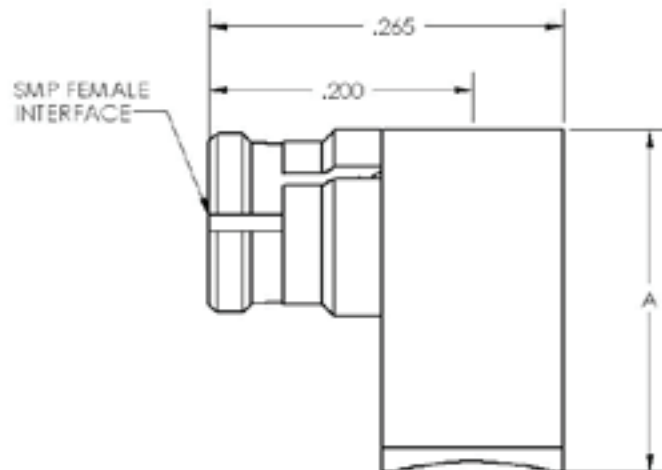

SMP FEMALE, RIGHT ANGLE, SEMI-RIGID CABLE, 26 GHz

Cable Type	Cristek Part Number	Dim A
SR .086	MA-SFCN-01-001	.250
SR .047	MA-SFCN-02-001	.285