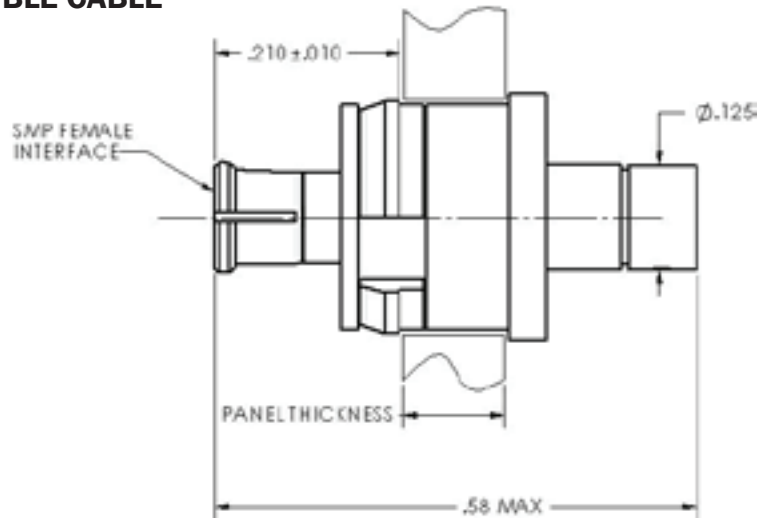

SMP FEMALE, STRAIGHT, FLEXIBLE CABLE

Cable Type	Cristek Part Number	Dim A
RG178	MA-SFCS-05-001	.300
RG316	MA-SFCS-06-001	.300

SMP FEMALE, RIGHT ANGLE, FLEXIBLE CABLE

Cable Type	Cristek Part Number	Dim A
RG178	MA-SFCR-05-001	.265
RG316	MA-SFCR-06-001	.230

SMP FEMALE, SNAP IN FLOAT MOUNT, FLEXIBLE CABLE

Cable Type	Cristek Part Number	Dim A
RG178	MA-SFCM-05-001	.093
RG178	MA-SFCM-05-002	.125
RG316	MA-SFCM-06-001	.093
RG316	MA-SFCM-06-002	.125

SMP STRAIGHT SHROUD, FLEXIBLE CABLE

Cable Type	Cristek Part Number	Dim A	Detent
RG178	MA-SMCS-05-001	.285	FD
RG316	MA-SMCS-06-001	.285	FD

SMP SNAP IN SHROUD, PANEL MOUNT, FLEXIBLE CABLE

Cable Type	Cristek Part Number	Dim A	Detent
RG178	MA-SMCJ-05-001-FD	.380	FD
RG178	MA-SMCJ-05-001-LD	.380	LD
RG178	MA-SMCJ-05-001-CM	.380	CM
RG316	MA-SMCJ-06-002-FD	.400	FD
RG316	MA-SMCJ-06-002-LD	.400	LD
RG316	MA-SMCJ-06-002-CM	.400	CM

SMP THREADED SHROUD, BULKHEAD MOUNT, FLEXIBLE CABLE

Cable Type	Cristek Part Number	Dim A	Detent
RG178	MA-SMCK-05-001-FD	.410	FD
RG178	MA-SMCK-05-001-LD	.410	LD
RG178	MA-SMCK-05-001-CM	.410	CM
RG316	MA-SMCK-06-002-FD	.450	FD
RG316	MA-SMCK-06-002-LD	.450	LD
RG316	MA-SMCK-06-002-CM	.450	CM