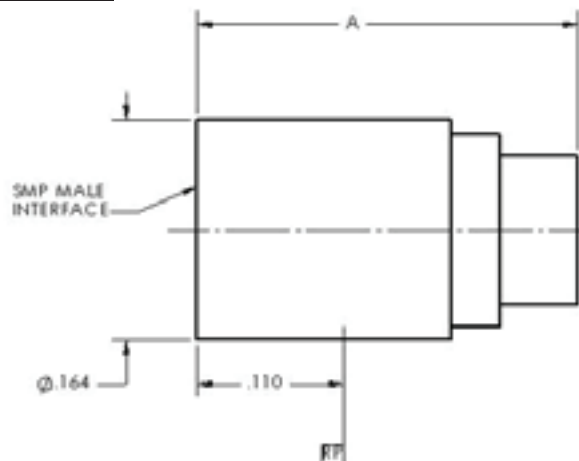

SMP FEMALE, STRAIGHT, FLEXIBLE CABLE

Cable Type	Cristek Part Number	Dim A
RG178	MA-SFCS-05-001	.300
RG316	MA-SFCS-06-001	.300

SMP FEMALE, RIGHT ANGLE, FLEXIBLE CABLE

Cable Type	Cristek Part Number	Dim A
RG178	MA-SFCR-05-001	.265
RG316	MA-SFCR-06-001	.230

SMP FEMALE, SNAP IN FLOAT MOUNT, FLEXIBLE CABLE

Cable Type	Cristek Part Number	Dim A
RG178	MA-SFCM-05-001	.093
RG178	MA-SFCM-05-002	.125
RG316	MA-SFCM-06-001	.093
RG316	MA-SFCM-06-002	.125

SMP STRAIGHT SHROUD, FLEXIBLE CABLE

Cable Type	Cristek Part Number	Dim A	Detent
RG178	MA-SMCS-05-001	.285	FD
RG316	MA-SMCS-06-001	.285	FD

SMP SNAP IN SHROUD, PANEL MOUNT, FLEXIBLE CABLE

Cable Type	Cristek Part Number	Dim A	Detent
RG178	MA-SMCJ-05-001-FD	.380	FD
RG178	MA-SMCJ-05-001-LD	.380	LD
RG178	MA-SMCJ-05-001-CM	.380	CM
RG316	MA-SMCJ-06-002-FD	.400	FD
RG316	MA-SMCJ-06-002-LD	.400	LD
RG316	MA-SMCJ-06-002-CM	.400	CM