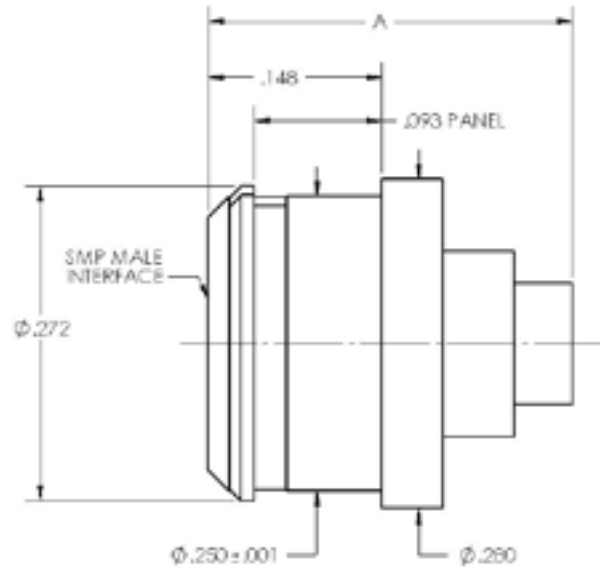

SMP FEMALE, STRAIGHT, FLEXIBLE CABLE

Cable Type	Cristek Part Number	Dim A
RG178	MA-SFCS-05-001	.300
RG316	MA-SFCS-06-001	.300

SMP FEMALE, RIGHT ANGLE, FLEXIBLE CABLE

Cable Type	Cristek Part Number	Dim A
RG178	MA-SFCR-05-001	.265
RG316	MA-SFCR-06-001	.230

SMP FEMALE, SNAP IN FLOAT MOUNT, FLEXIBLE CABLE

Cable Type	Cristek Part Number	Dim A
RG178	MA-SFCM-05-001	.093
RG178	MA-SFCM-05-002	.125
RG316	MA-SFCM-06-001	.093
RG316	MA-SFCM-06-002	.125

SMP STRAIGHT SHROUD, FLEXIBLE CABLE

Cable Type	Cristek Part Number	Dim A	Detent
RG178	MA-SMCS-05-001	.285	FD
RG316	MA-SMCS-06-001	.285	FD

SMP SNAP IN SHROUD, PANEL MOUNT, FLEXIBLE CABLE

Cable Type	Cristek Part Number	Dim A	Detent
RG178	MA-SMCJ-05-001-FD	.380	FD
RG178	MA-SMCJ-05-001-LD	.380	LD
RG178	MA-SMCJ-05-001-CM	.380	CM
RG316	MA-SMCJ-06-002-FD	.400	FD
RG316	MA-SMCJ-06-002-LD	.400	LD
RG316	MA-SMCJ-06-002-CM	.400	CM

SMP THREADED SHROUD, BULKHEAD MOUNT, FLEXIBLE CABLE

Cable Type	Cristek Part Number	Dim A	Detent
RG178	MA-SMCK-05-001-FD	.410	FD
RG178	MA-SMCK-05-001-LD	.410	LD
RG178	MA-SMCK-05-001-CM	.410	CM
RG316	MA-SMCK-06-002-FD	.450	FD
RG316	MA-SMCK-06-002-LD	.450	LD
RG316	MA-SMCK-06-002-CM	.450	CM