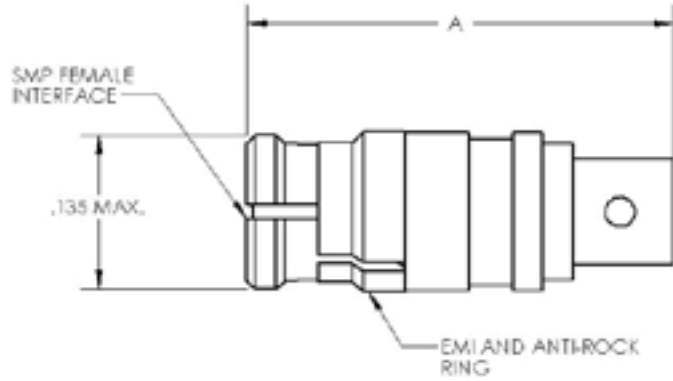

SMP FEMALE, STRAIGHT, FLEXIBLE CABLE

Cable Type	Cristek Part Number	Dim A
RG178	MA-SFCS-05-001	.300
RG316	MA-SFCS-06-001	.300

SMP FEMALE, RIGHT ANGLE, FLEXIBLE CABLE

Cable Type	Cristek Part Number	Dim A
RG178	MA-SFCR-05-001	.265
RG316	MA-SFCR-06-001	.230

SMP FEMALE, SNAP IN FLOAT MOUNT, FLEXIBLE CABLE

Cable Type	Cristek Part Number	Dim A
RG178	MA-SFCM-05-001	.093
RG178	MA-SFCM-05-002	.125
RG316	MA-SFCM-06-001	.093
RG316	MA-SFCM-06-002	.125

SMP STRAIGHT SHROUD, FLEXIBLE CABLE

Cable Type	Cristek Part Number	Dim A	Detent
RG178	MA-SMCS-05-001	.285	FD
RG316	MA-SMCS-06-001	.285	FD

SMP SNAP IN SHROUD, PANEL MOUNT, FLEXIBLE CABLE

Cable Type	Cristek Part Number	Dim A	Detent
RG178	MA-SMCJ-05-001-FD	.380	FD
RG178	MA-SMCJ-05-001-LD	.380	LD
RG178	MA-SMCJ-05-001-CM	.380	CM
RG316	MA-SMCJ-06-002-FD	.400	FD
RG316	MA-SMCJ-06-002-LD	.400	LD
RG316	MA-SMCJ-06-002-CM	.400	CM

SMP THREADED SHROUD, BULKHEAD MOUNT, FLEXIBLE CABLE

Cable Type	Cristek Part Number	Dim A	Detent
RG178	MA-SMCK-05-001-FD	.410	FD
RG178	MA-SMCK-05-001-LD	.410	LD
RG178	MA-SMCK-05-001-CM	.410	CM
RG316	MA-SMCK-06-002-FD	.450	FD
RG316	MA-SMCK-06-002-LD	.450	LD
RG316	MA-SMCK-06-002-CM	.450	CM