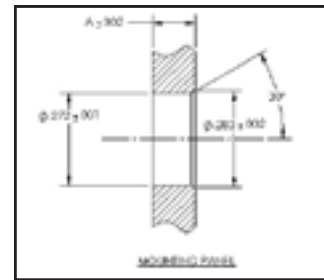

SMP FEMALE, STRAIGHT, FLEXIBLE CABLE

Cable Type	Cristek Part Number	Dim A
RG178	MA-SFCS-05-001	.300
RG316	MA-SFCS-06-001	.300

SMP FEMALE, RIGHT ANGLE, FLEXIBLE CABLE

Cable Type	Cristek Part Number	Dim A
RG178	MA-SFCR-05-001	.265
RG316	MA-SFCR-06-001	.230

SMP FEMALE, SNAP IN FLOAT MOUNT, FLEXIBLE CABLE

Cable Type	Cristek Part Number	Dim A
RG178	MA-SFCM-05-001	.093
RG178	MA-SFCM-05-002	.125
RG316	MA-SFCM-06-001	.093
RG316	MA-SFCM-06-002	.125

SMP STRAIGHT SHROUD, FLEXIBLE CABLE

Cable Type	Cristek Part Number	Dim A	Detent
RG178	MA-SMCS-05-001	.285	FD
RG316	MA-SMCS-06-001	.285	FD

SMP SNAP IN SHROUD, PANEL MOUNT, FLEXIBLE CABLE

Cable Type	Cristek Part Number	Dim A	Detent
RG178	MA-SMCJ-05-001-FD	.380	FD
RG178	MA-SMCJ-05-001-LD	.380	LD
RG178	MA-SMCJ-05-001-CM	.380	CM
RG316	MA-SMCJ-06-002-FD	.400	FD
RG316	MA-SMCJ-06-002-LD	.400	LD
RG316	MA-SMCJ-06-002-CM	.400	CM

SMP THREADED SHROUD, BULKHEAD MOUNT, FLEXIBLE CABLE

Cable Type	Cristek Part Number	Dim A	Detent
RG178	MA-SMCK-05-001-FD	.410	FD
RG178	MA-SMCK-05-001-LD	.410	LD
RG178	MA-SMCK-05-001-CM	.410	CM
RG316	MA-SMCK-06-002-FD	.450	FD
RG316	MA-SMCK-06-002-LD	.450	LD
RG316	MA-SMCK-06-002-CM	.450	CM