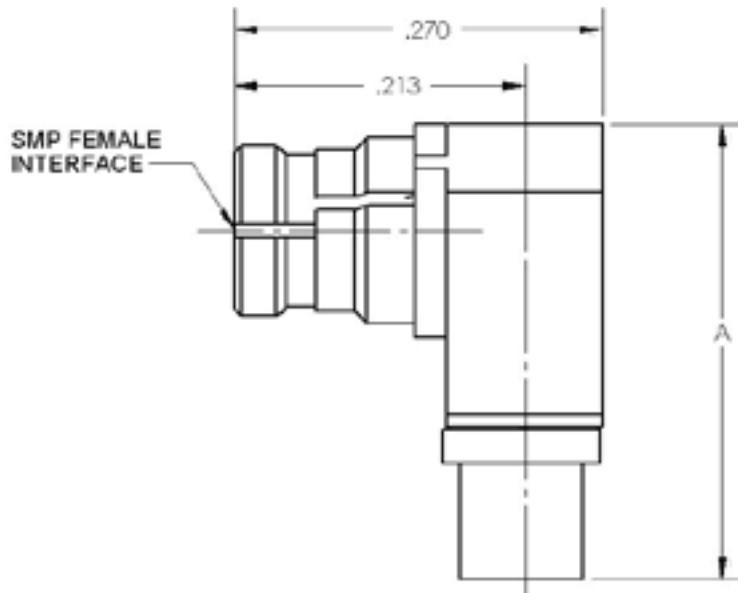

SMP FEMALE, STRAIGHT, FLEXIBLE CABLE

Cable Type	Cristek Part Number	Dim A
RG178	MA-SFCS-05-001	.300
RG316	MA-SFCS-06-001	.300

SMP FEMALE, RIGHT ANGLE, FLEXIBLE CABLE

Cable Type	Cristek Part Number	Dim A
RG178	MA-SFCR-05-001	.265
RG316	MA-SFCR-06-001	.230

SMP FEMALE, SNAP IN FLOAT MOUNT, FLEXIBLE CABLE

Cable Type	Cristek Part Number	Dim A
RG178	MA-SFCM-05-001	.093
RG178	MA-SFCM-05-002	.125
RG316	MA-SFCM-06-001	.093
RG316	MA-SFCM-06-002	.125

SMP STRAIGHT SHROUD, FLEXIBLE CABLE

Cable Type	Cristek Part Number	Dim A	Detent
RG178	MA-SMCS-05-001	.285	FD
RG316	MA-SMCS-06-001	.285	FD

SMP SNAP IN SHROUD, PANEL MOUNT, FLEXIBLE CABLE

Cable Type	Cristek Part Number	Dim A	Detent
RG178	MA-SMCJ-05-001-FD	.380	FD
RG178	MA-SMCJ-05-001-LD	.380	LD
RG178	MA-SMCJ-05-001-CM	.380	CM
RG316	MA-SMCJ-06-002-FD	.400	FD
RG316	MA-SMCJ-06-002-LD	.400	LD
RG316	MA-SMCJ-06-002-CM	.400	CM

SMP THREADED SHROUD, BULKHEAD MOUNT, FLEXIBLE CABLE

Cable Type	Cristek Part Number	Dim A	Detent
RG178	MA-SMCK-05-001-FD	.410	FD
RG178	MA-SMCK-05-001-LD	.410	LD
RG178	MA-SMCK-05-001-CM	.410	CM
RG316	MA-SMCK-06-002-FD	.450	FD
RG316	MA-SMCK-06-002-LD	.450	LD
RG316	MA-SMCK-06-002-CM	.450	CM