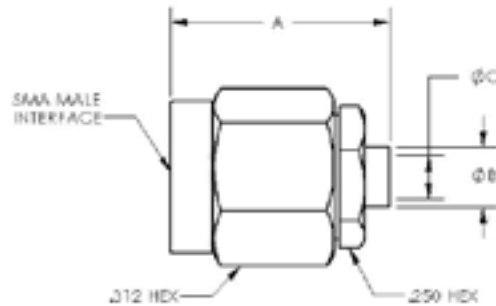

SMA STRAIGHT CABLE PLUG CONTACT

Cable Type	Cristek Part Number	Dim A	Dim B	Dim C
SR086	MA-AMCS-01-001	.440	.120	.090
SR141	MA-AMCS-03-002	.440	.180	.145

SMA

SMA STRAIGHT CABLE PLUG WITH ANTI-TORQUE HEX

Cable Type	Cristek Part Number	Dim A	Dim B	Dim C
SR086	MA-AMCA-01-001	.440	.120	.090
SR141	MA-AMCA-03-001	.440	.180	.145

SMA MALE, LOW PROFILE, CAPTIVE CONTACT

Cable Type	Cristek Part Number	Dim A
SR141	MA-AMCS-01-002	.330