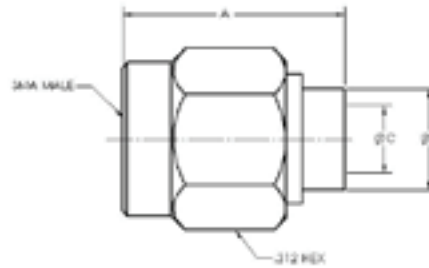

SMA STRAIGHT CABLE PLUG CONTACT

Cable Type	Cristek Part Number	Dim A	Dim B	Dim C
SR086	MA-AMCS-01-001	.440	.120	.090
SR141	MA-AMCS-03-002	.440	.180	.145

SMA

SMA STRAIGHT CABLE PLUG WITH ANTI-TORQUE HEX

Cable Type	Cristek Part Number	Dim A	Dim B	Dim C
SR086	MA-AMCA-01-001	.440	.120	.090
SR141	MA-AMCA-03-001	.440	.180	.145

SMA MALE, LOW PROFILE, CAPTIVE CONTACT

Cable Type	Cristek Part Number	Dim A
SR141	MA-AMCS-01-002	.330