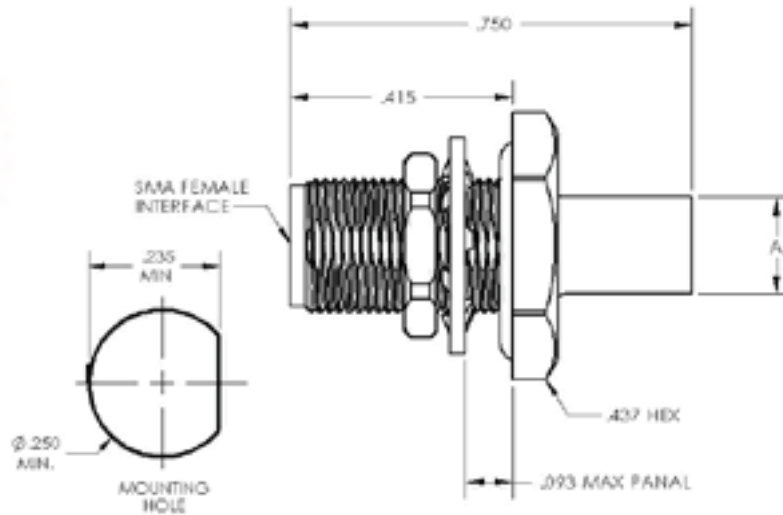

**SMA FEMALE , BULKHEAD**

Cable Type	Cristek Part Number	Dim A
SR086	MA-AFCK-01-001	.120
SR141	MA-AFCK-03-001	.180

SMA

**SMA FEMALE, 2 HOLE FLNAGE**

Cable Type	Cristek Part Number	Dim A	Dim B
SR.086	MA1-AFCF-01-001	.265	.120
SR.141	MA1-AFCF-03-001	.230	.180