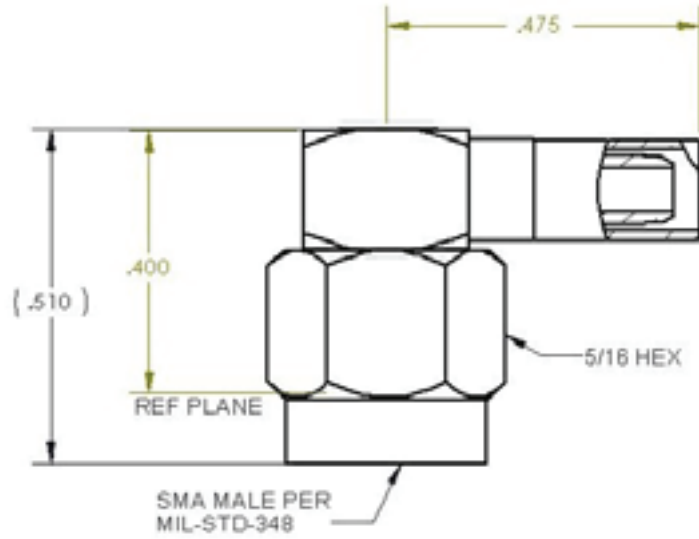

SMA STRAIGHT MALE , CRIMP CLAMP

| Cable Type | Cristek Part Number |
|------------|---------------------|
| RG316 | MA-AMCS-06-002 |
| RD316 | MA-AMCS-13-002 |
| RG142 | MA-AMCS-07-002 |

SMA STRAIGHT MALE , SOLDER CLAMP

| Cable Type | Cristek Part Number |
|------------|---------------------|
| RG316 | MA-AMCS-06-003 |
| RD316 | MA-AMCS-13-003 |
| RG142 | MA-AMCS-07-003 |

SMA PLUG , RIGHT ANGLE CRIMP LOW PROFILE

| Cable Type | Cristek Part Number |
|------------|---------------------|
| RG316 | MA-AMCR-06-001 |
| RD316 | MA-AMCR-13-001 |