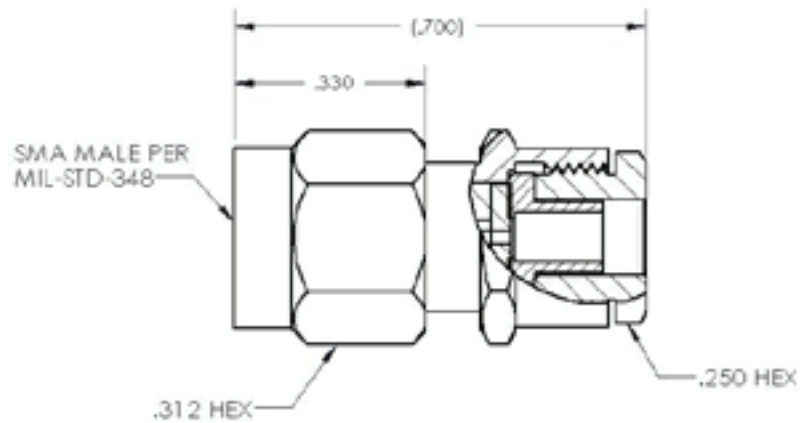

SMA STRAIGHT MALE , CRIMP CLAMP

| Cable Type | Cristek Part Number |
|------------|---------------------|
| RG316 | MA-AMCS-06-002 |
| RD316 | MA-AMCS-13-002 |
| RG142 | MA-AMCS-07-002 |

SMA STRAIGHT MALE , SOLDER CLAMP

| Cable Type | Cristek Part Number |
|------------|---------------------|
| RG316 | MA-AMCS-06-003 |
| RD316 | MA-AMCS-13-003 |
| RG142 | MA-AMCS-07-003 |

SMA PLUG , RIGHT ANGLE CRIMP LOW PROFILE

| Cable Type | Cristek Part Number |
|------------|---------------------|
| RG316 | MA-AMCR-06-001 |
| RD316 | MA-AMCR-13-001 |