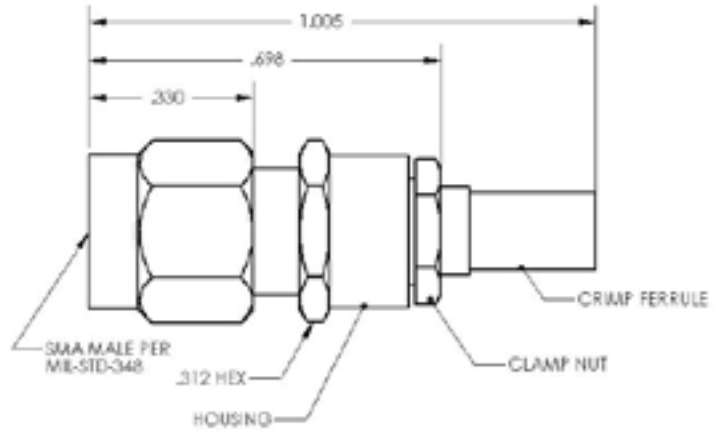

SMA STRAIGHT MALE , CRIMP CLAMP

| Cable Type | Cristek Part Number |
|------------|---------------------|
| RG316 | MA-AMCS-06-002 |
| RD316 | MA-AMCS-13-002 |
| RG142 | MA-AMCS-07-002 |

SMA STRAIGHT MALE , SOLDER CLAMP

| Cable Type | Cristek Part Number |
|------------|---------------------|
| RG316 | MA-AMCS-06-003 |
| RD316 | MA-AMCS-13-003 |
| RG142 | MA-AMCS-07-003 |

SMA PLUG , RIGHT ANGLE CRIMP LOW PROFILE

| Cable Type | Cristek Part Number |
|------------|---------------------|
| RG316 | MA-AMCR-06-001 |
| RD316 | MA-AMCR-13-001 |